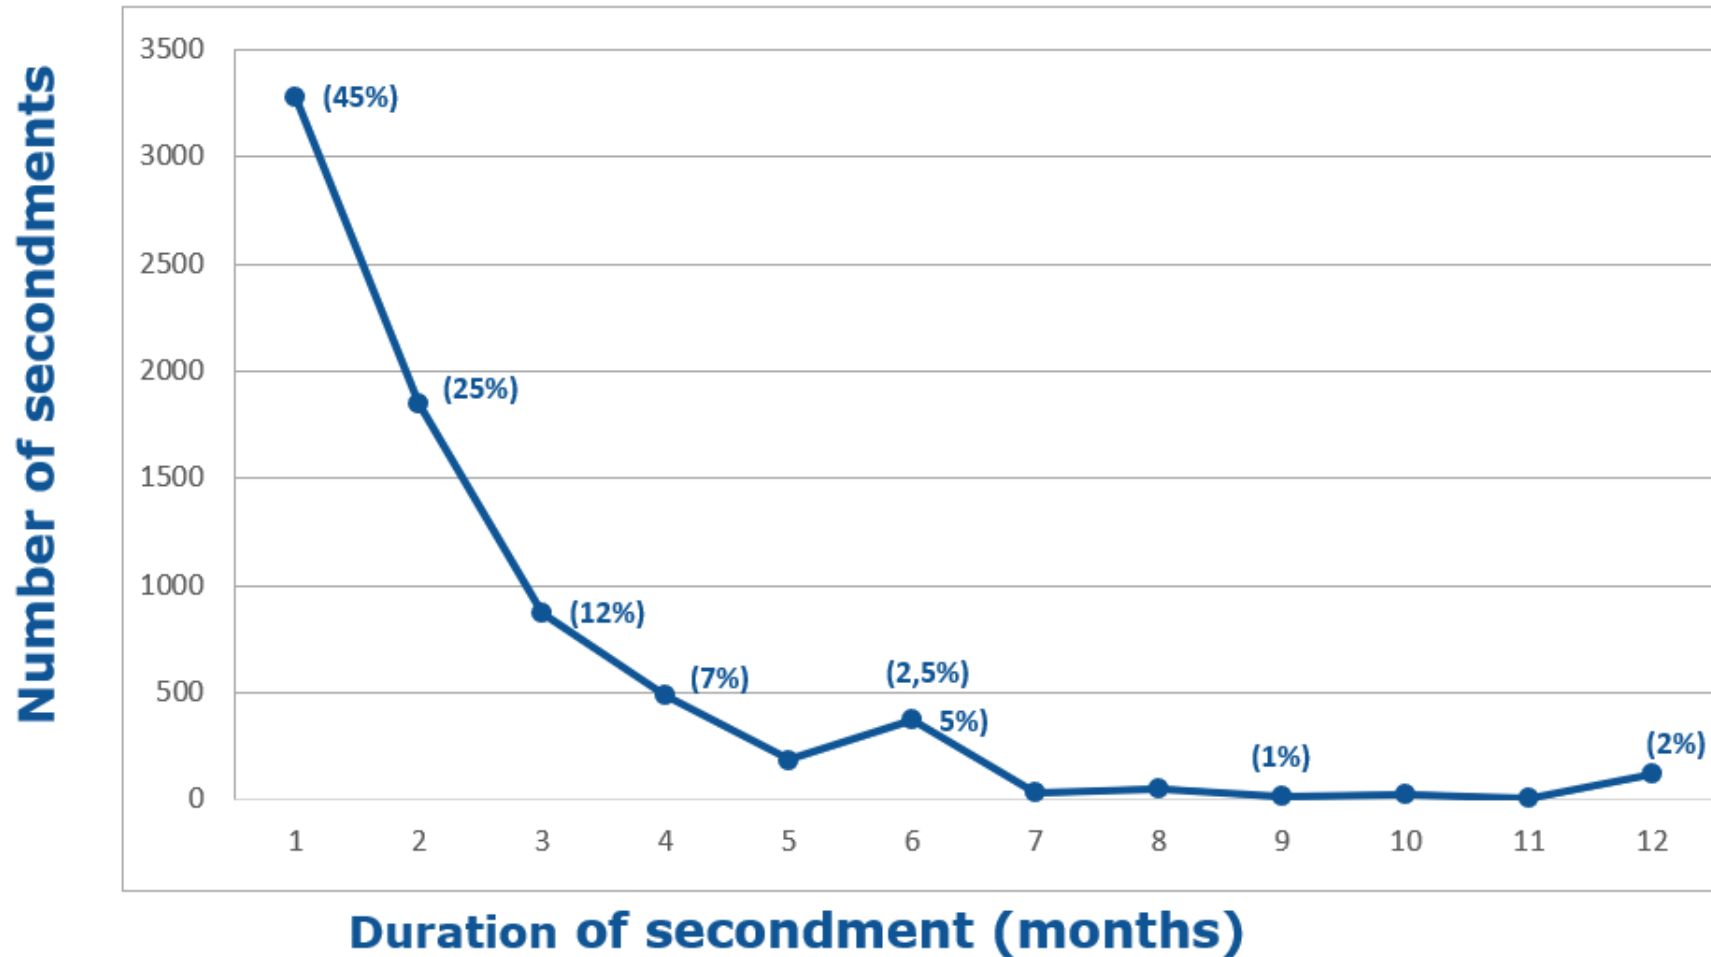

RISE under H2020

Overall Statistics - Duration of secondments

2020 project Grant Agreement Preparation phase still on going.