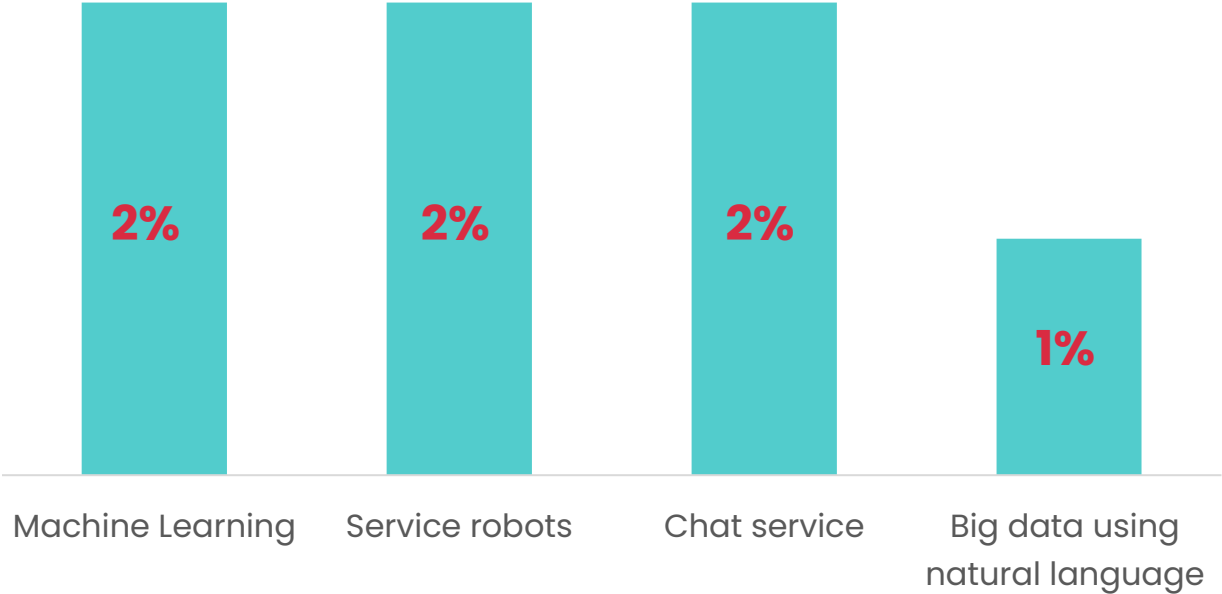

Enterprises using AI in the EU (2020)

AIRISE Concept

AIRISE – *Artificial Intelligence in Manufacturing for Sustainability at SMEs*

Coordinator: Laboratory for Manufacturing Systems & Automation (LMS)

Duration: 42 months