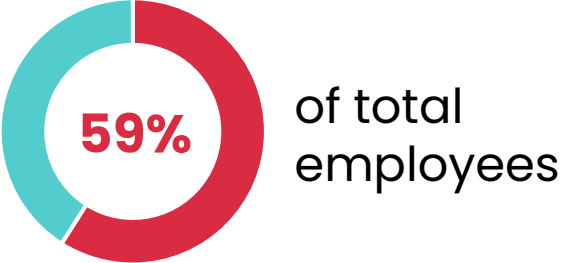

AIRISE Motivation

SMEs represent: