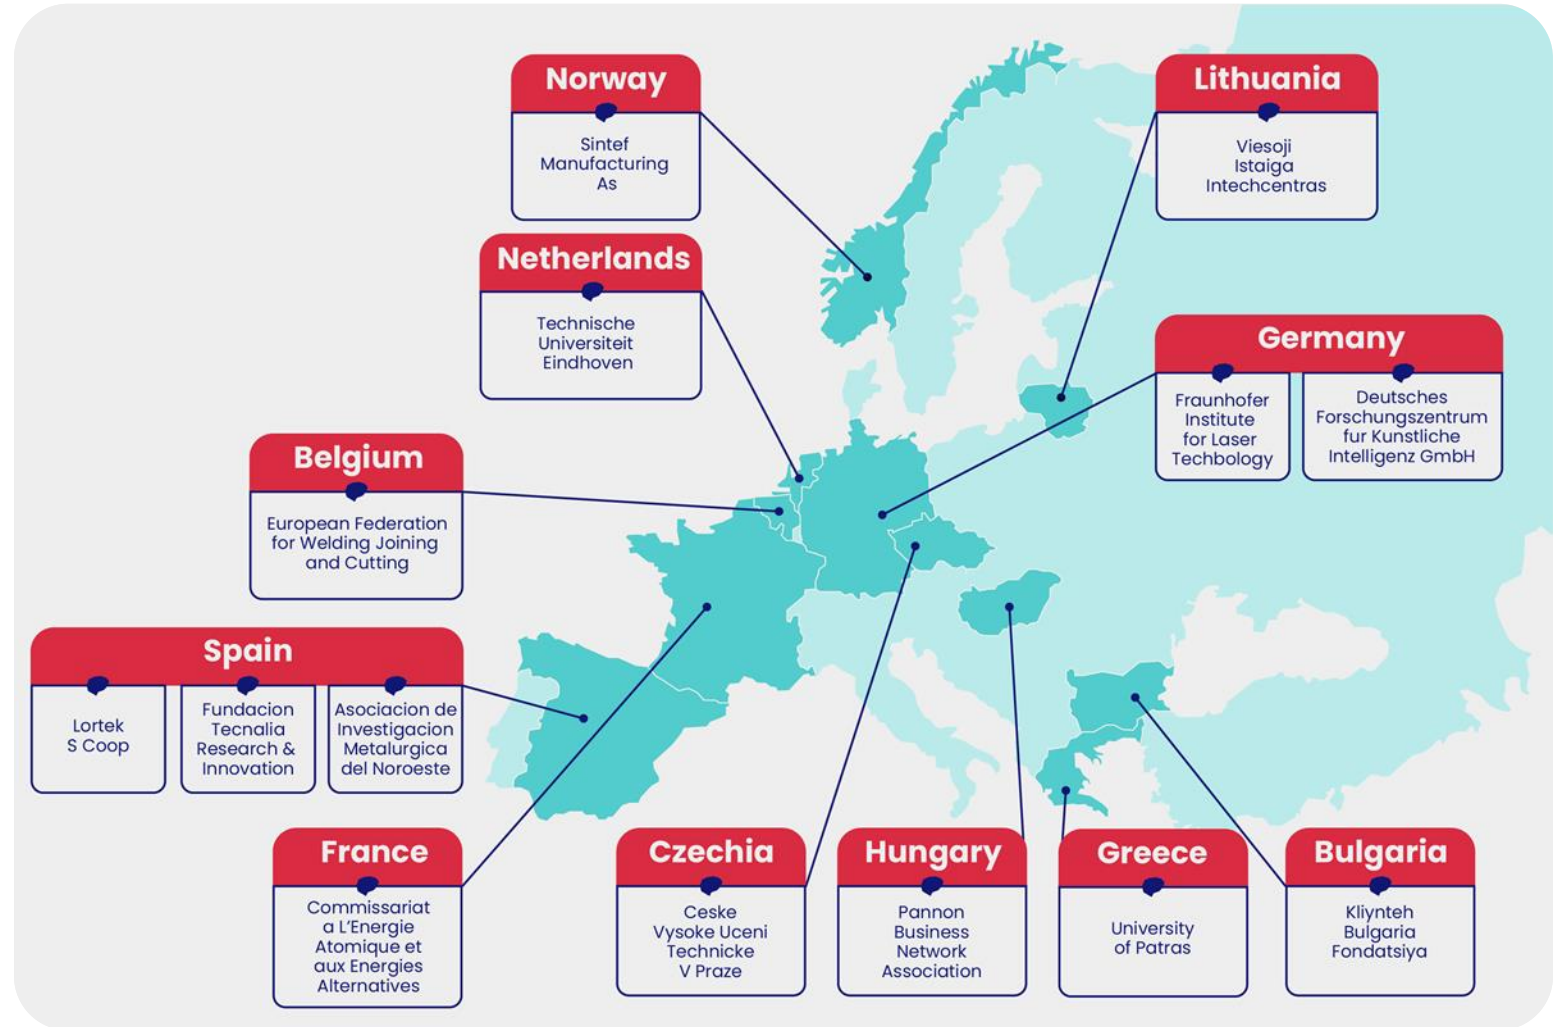

AIRISE Concept

AIRISE – *Artificial Intelligence in Manufacturing for Sustainability at SMEs*

Coordinator: Laboratory for Manufacturing Systems & Automation (LMS)

Duration: 42 months

EU contribution: € 7.738.776

14 partners

3 SME clusters/associations

11 Countries