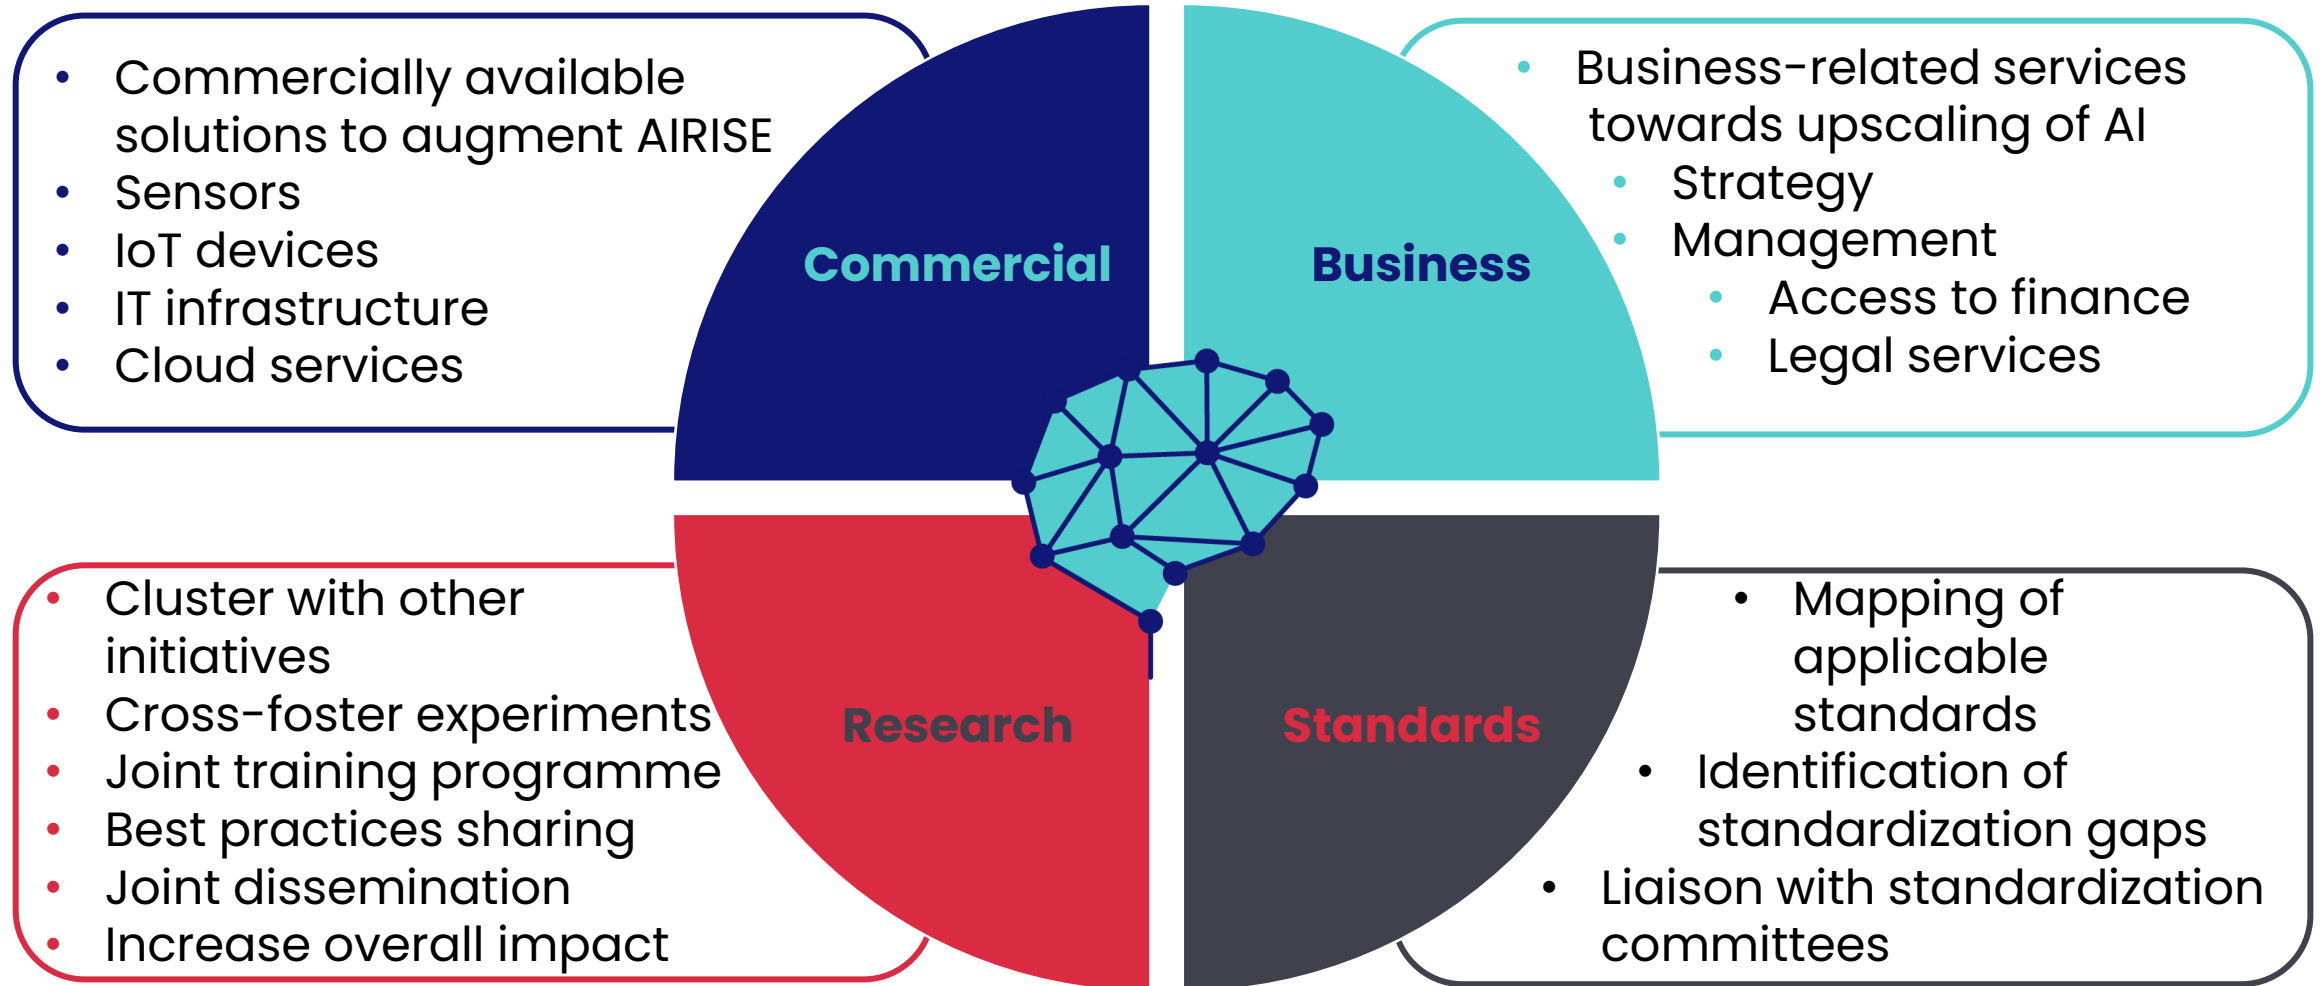

AIRISE Ecosystem