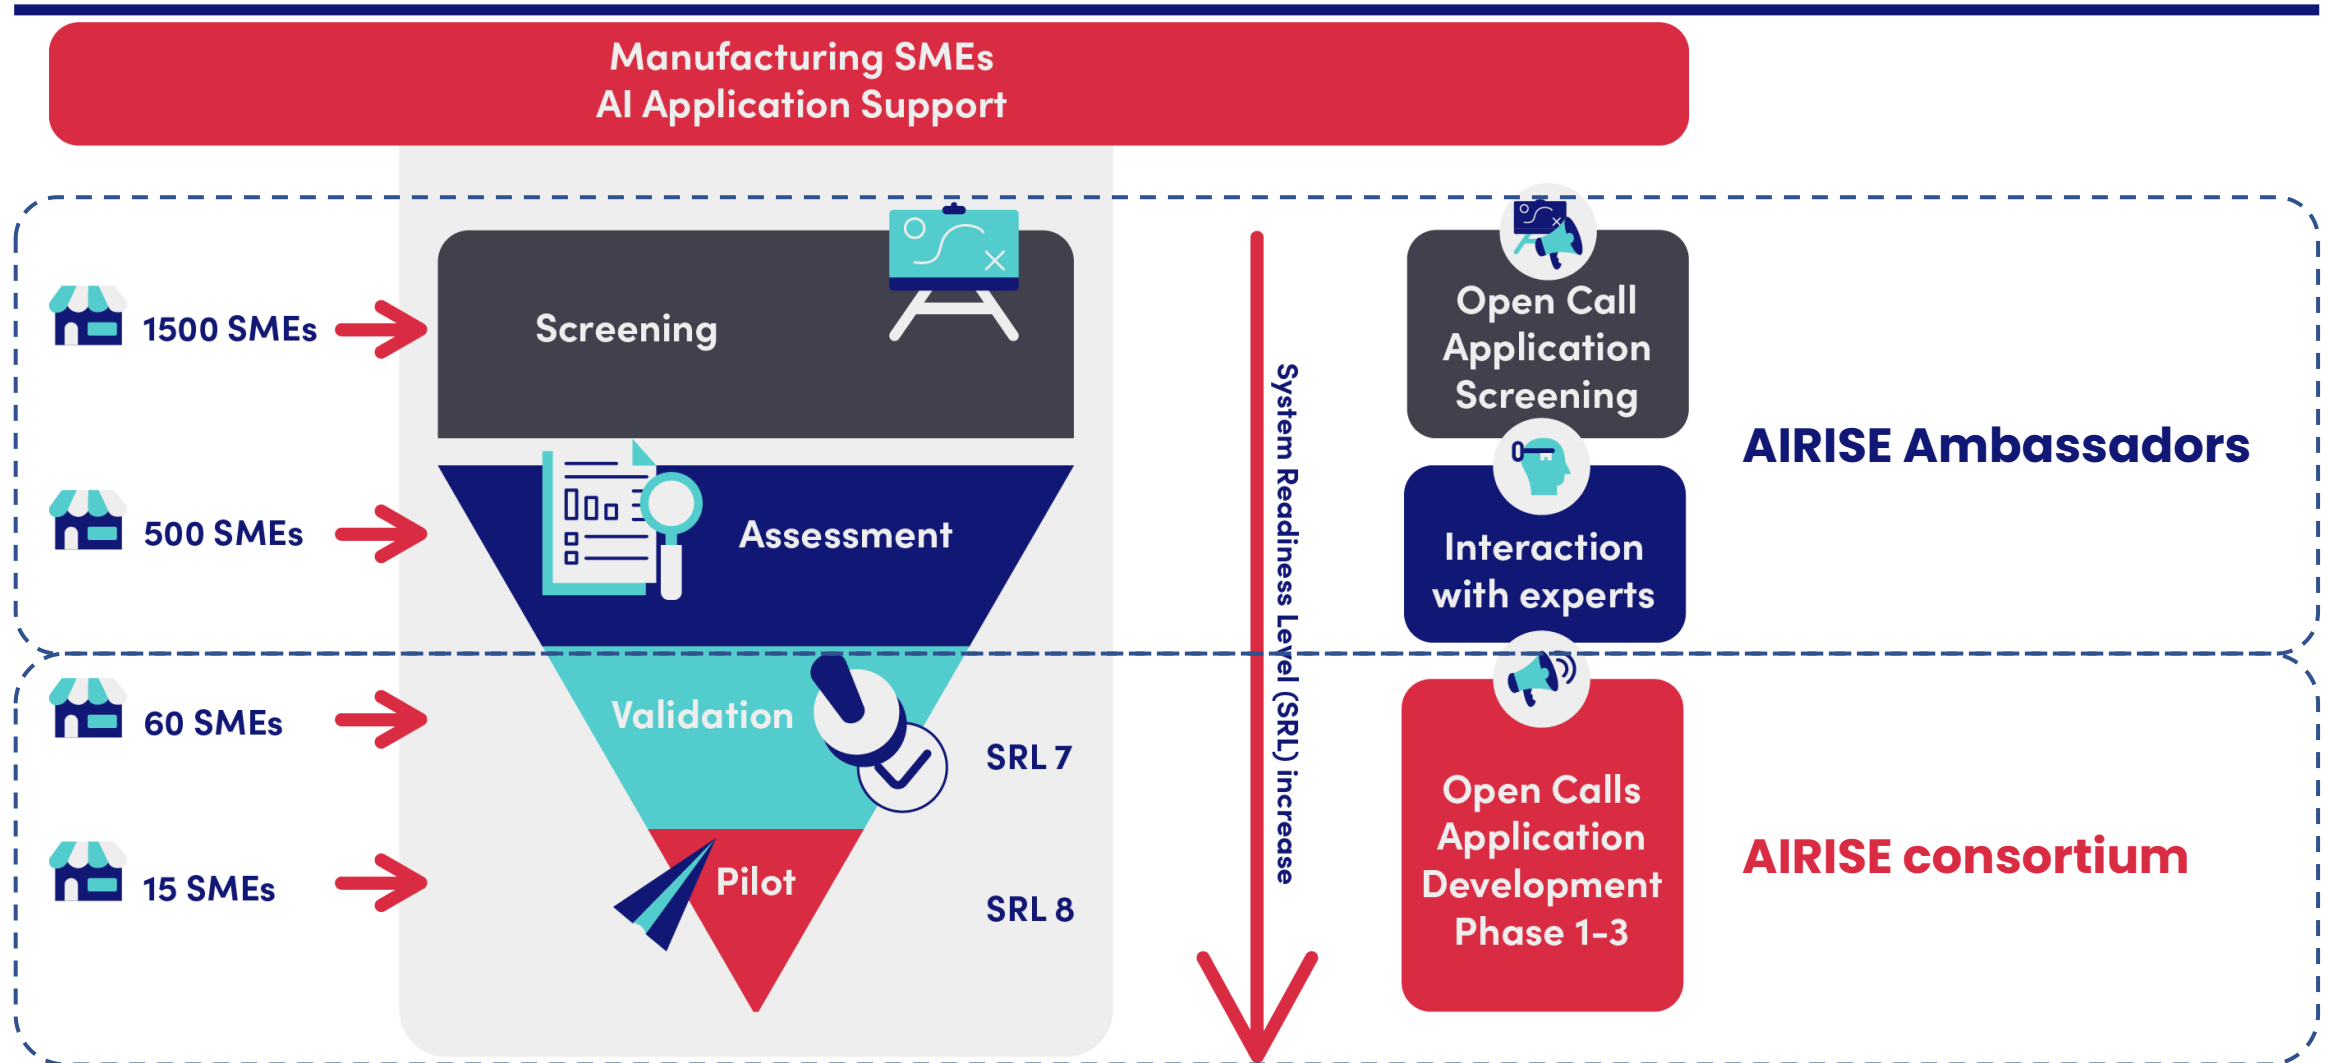

AIRISE Approach