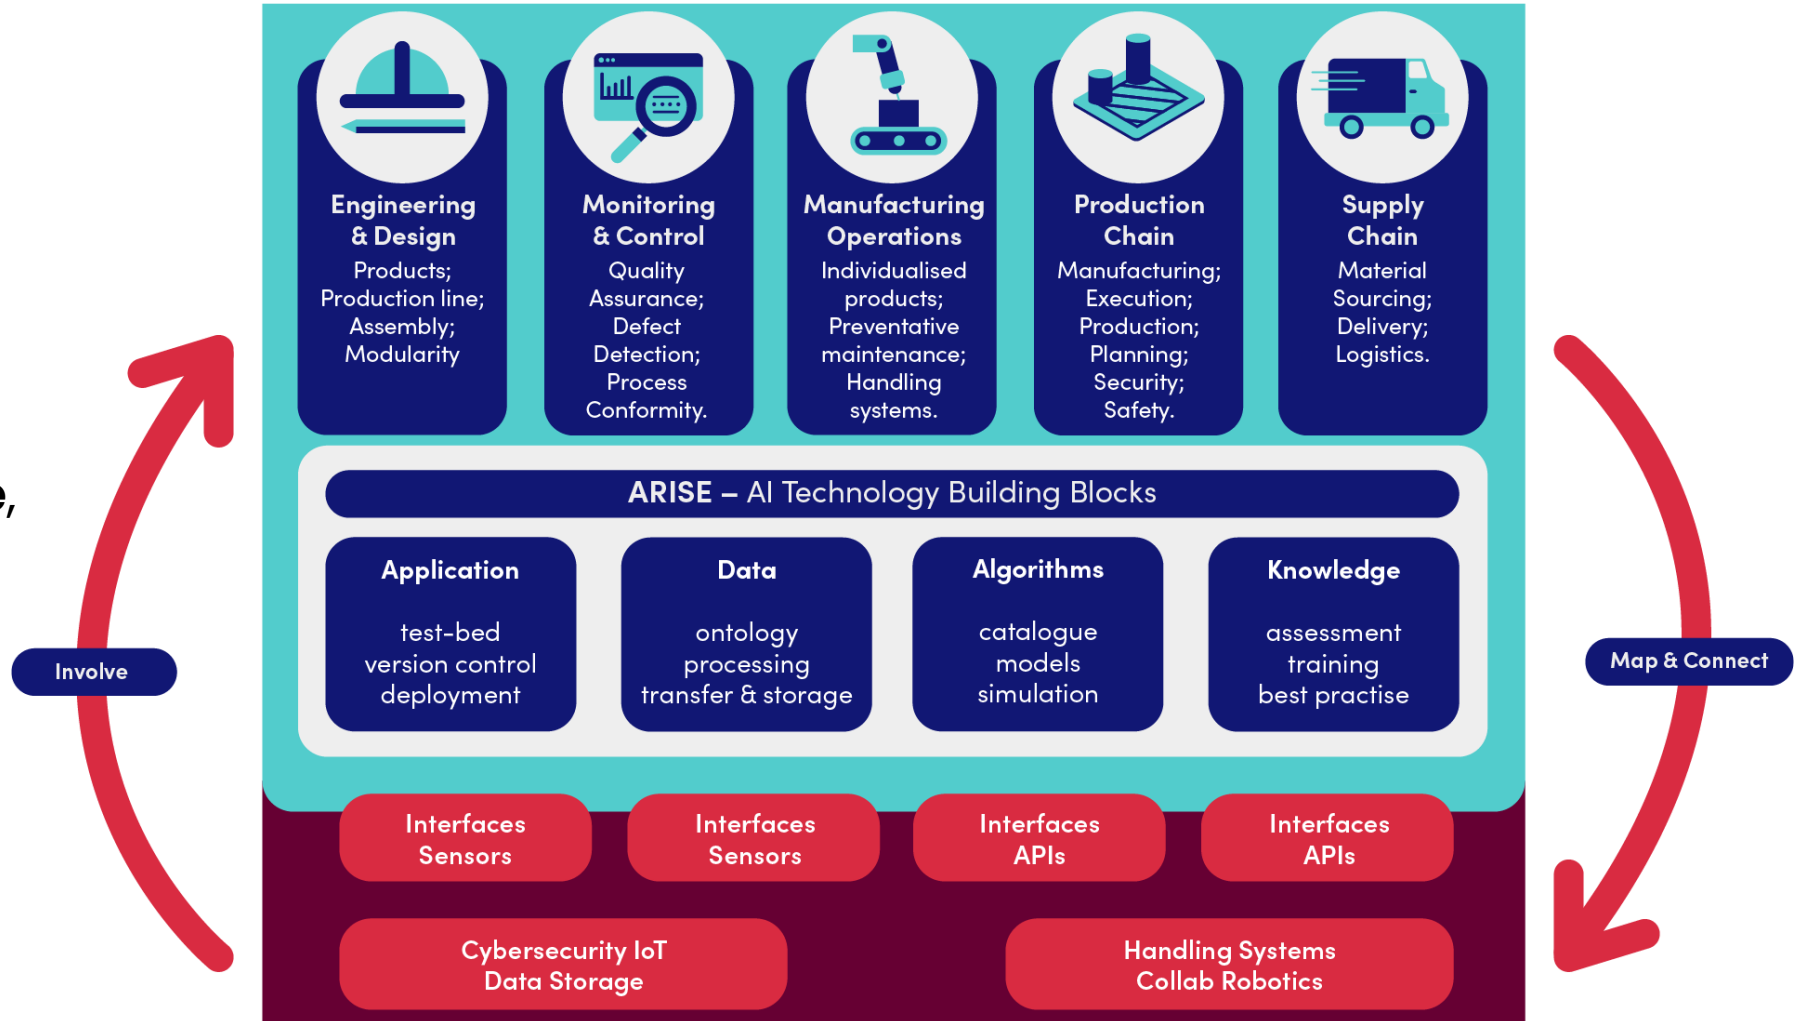

EU contribution: € 7.738.776

14 partners

3 SME clusters/associations

11 Countries

AIRISE Concept

AIRISE aims to create a framework to **support European SMEs** in the **uptake of Artificial Intelligence** applied in **manufacturing**, with a specific focus of the use of **AI-enabled applications at the edge**, focusing on a **reduction of waste and carbon footprint** while ensuring **resiliency**.

AIRISE Ecosystem

AIRISE Approach

AIRISE Open Call for SMEs

Who can apply?

- Manufacturing SMEs that want to apply AI solutions in their shopfloor

What you need to do?

- Describe your challenge
- Outline how AI could help you solve it
- Outline a proposed implementation plan